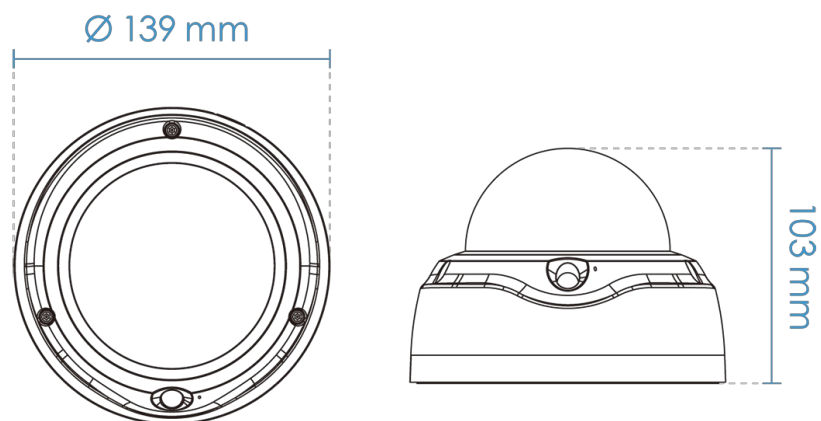

Dimensions

Compatible Accessories

Mounting Kits

Mounting Kits

Mounting Kits

Mounting Kits